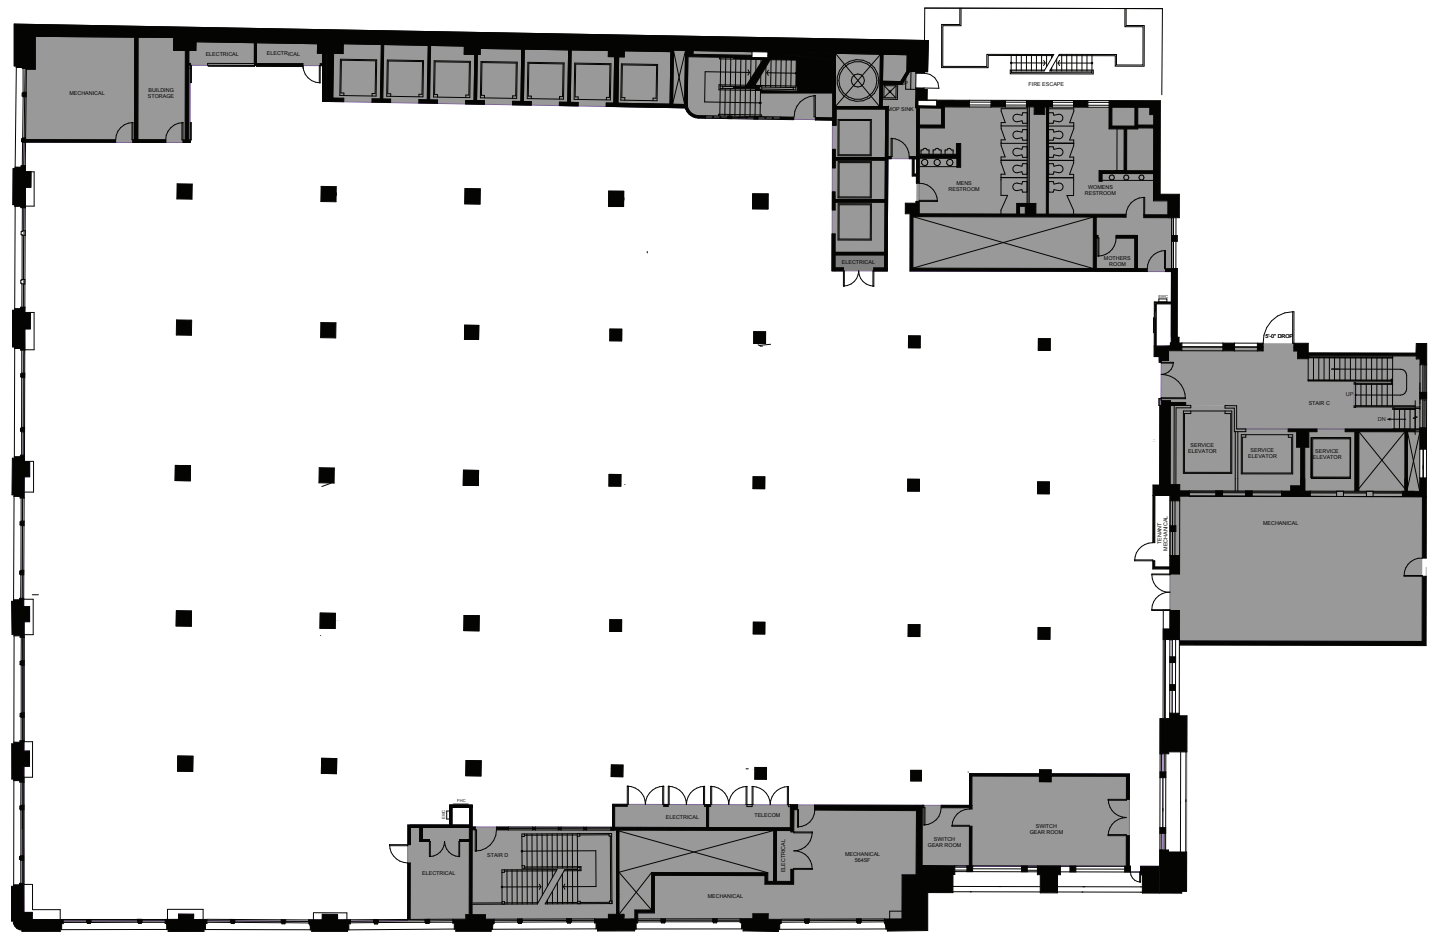

ONE VISION.
ONE LOCATION.
ONE NORTH STATE.

SUITE 1200 26,950 RSF

ANNIE NICOLAU
 312 228 2061

ANNA PANICI
 312 228 3684

MARGOT DEMPSEY
 312 228 2675

BRAD DESPOT
 312 228 2033