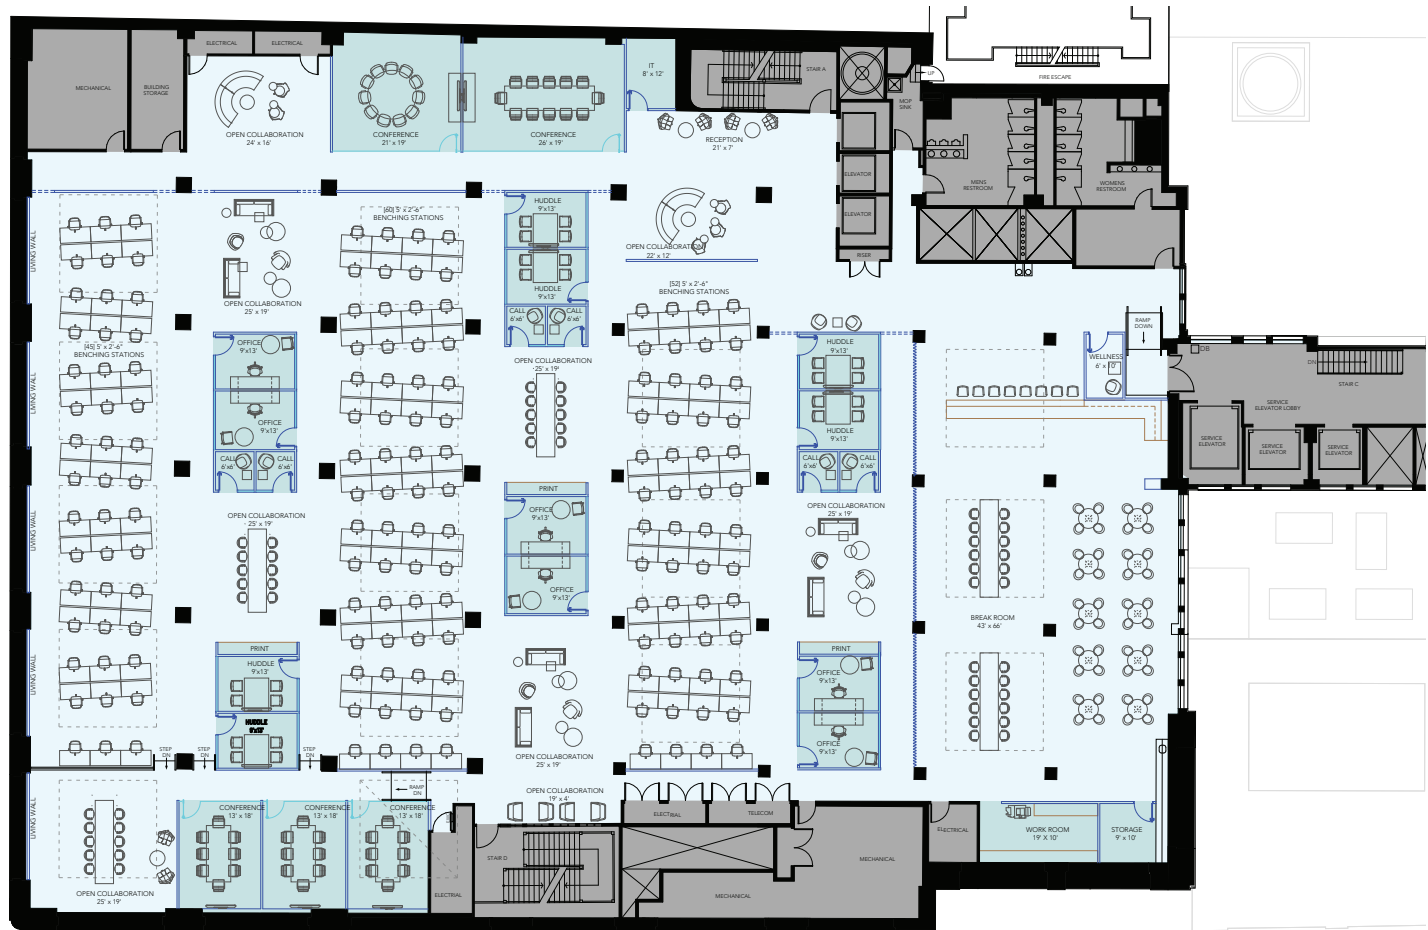

ONE VISION.
ONE LOCATION.
ONE NORTH STATE.

SUITE 1600 27,954 RSF

ANNIE NICOLAU
 312 228 2061

ANNA PANICI
 312 228 3684

MARGOT DEMPSEY
 312 228 2675

BRAD DESPOT
 312 228 2033