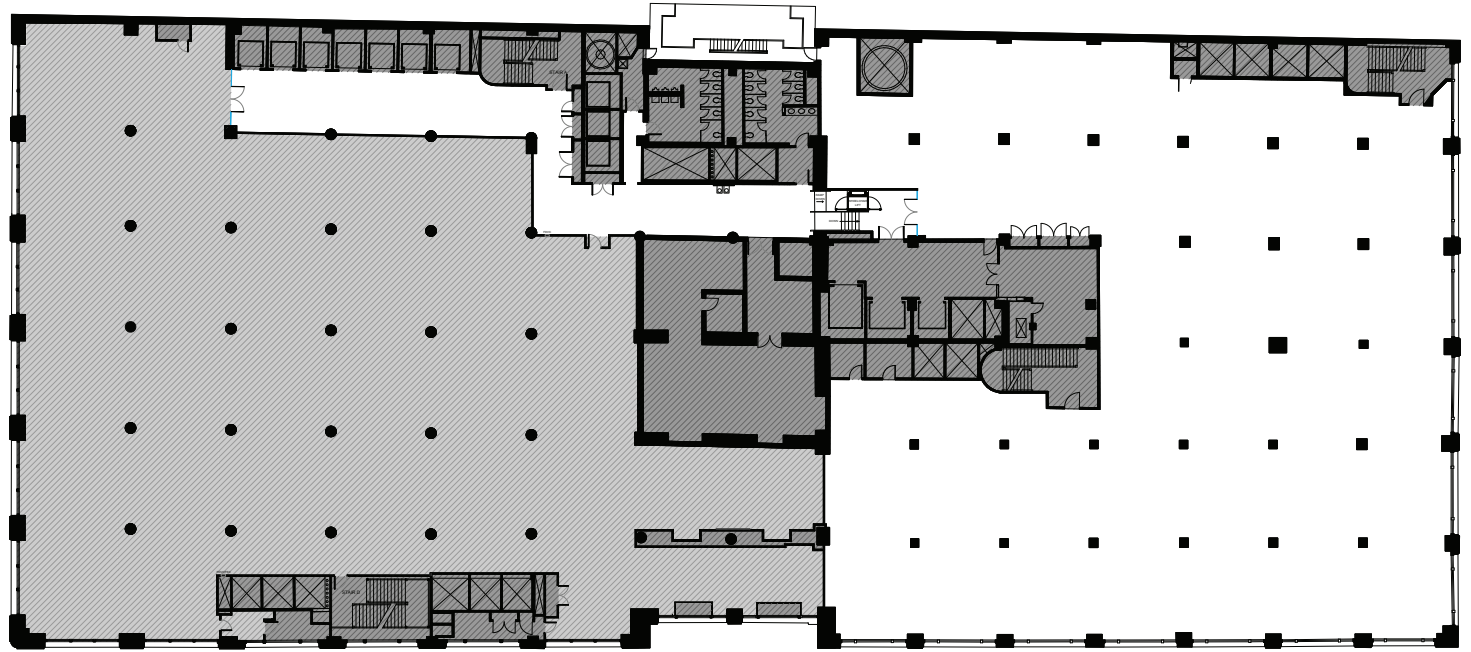

SUITE 600 23,493 RSF

ONE VISION.
ONE LOCATION.
ONE NORTH STATE.

ANNIE NICOLAU
312 228 2061

ANNA PANICI
312 228 3684

MARGOT DEMPSEY
312 228 2675

BRAD DESPOT
312 228 2033