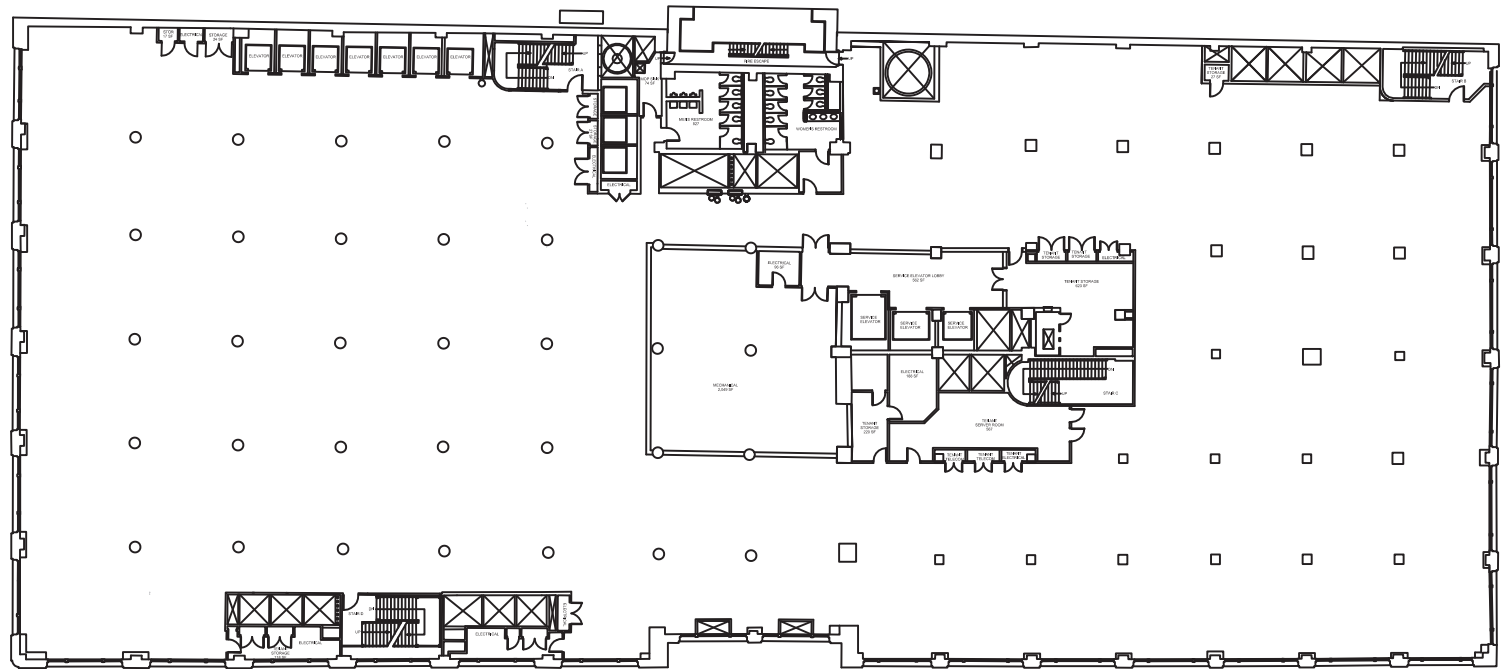

SUITE 800 48,349 RSF

ONE VISION.
ONE LOCATION.
ONE NORTH STATE.

ANNIE NICOLAU
312 228 2061

ANNA PANICI
312 228 3684

MARGOT DEMPSEY
312 228 2675

BRAD DESPOT
312 228 2033