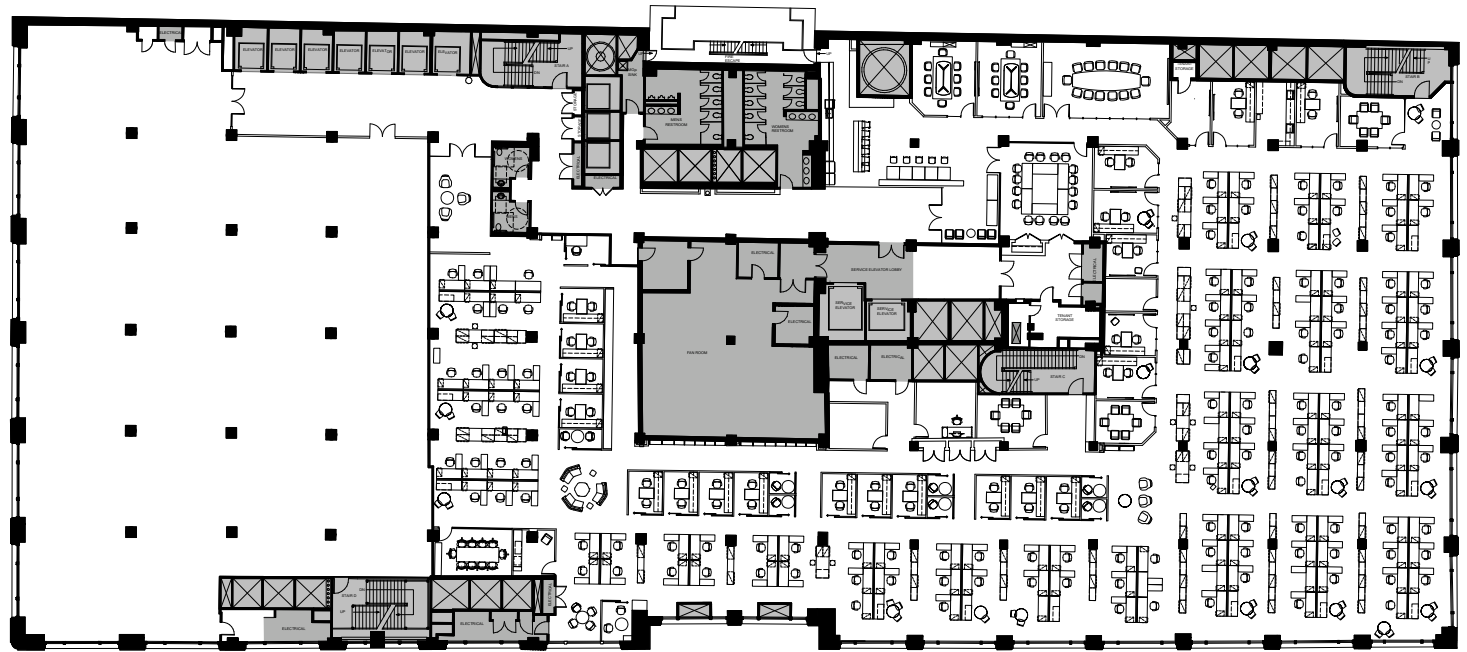

SUITE 900 46,531 RSF

ONE VISION.
ONE LOCATION.
ONE NORTH STATE.

15,350 RSF
AVAILABLE

31,181 RSF
AVAILABLE

ANNIE NICOLAU
312 228 2061

ANNA PANICI
312 228 3684

MARGOT DEMPSEY
312 228 2675

BRAD DESPOT
312 228 2033